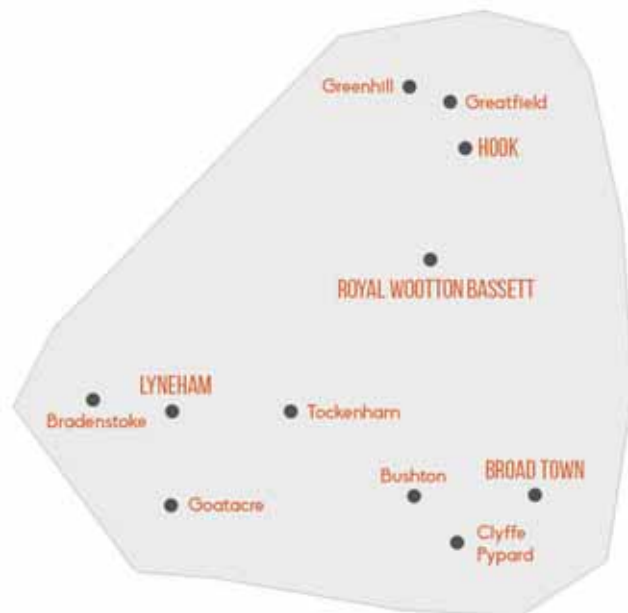

To advertise in this monthly publication

Tel. 01793 840000

or e-mail sally@thelocaladvertiser.net

www.thelocaladvertiser.net